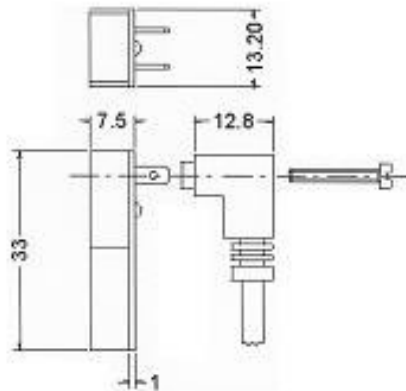

PROXIMITY SWITCHES

FEK

FGV

- ◉ BODY MATERIAL
- ◉ CONNECTOR VERSION FOR VOLTAGES UP TO 250V
- ◉ HIGH SWITCHING POWER
- ◉ LONG ELECTRICAL LIFE
- ◉ UNIVERSAL MTO
- ◉ STANDARD SENSITIVITY SUITABLE FOR MOST CYLINDERS