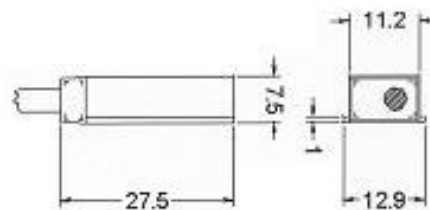

PROXIMITY SWITCHES

FEK

FGV

- ◉ BODY MATERIAL
- ◉ CONNECTOR VERSION FOR VOLTAGES UP TO 250V
- ◉ HIGH SWITCHING POWER
- ◉ LONG ELECTRICAL LIFE
- ◉ UNIVERSAL MTO
- ◉ STANDARD SENSITIVITY SUITABLE FOR MOST CYLINDERS